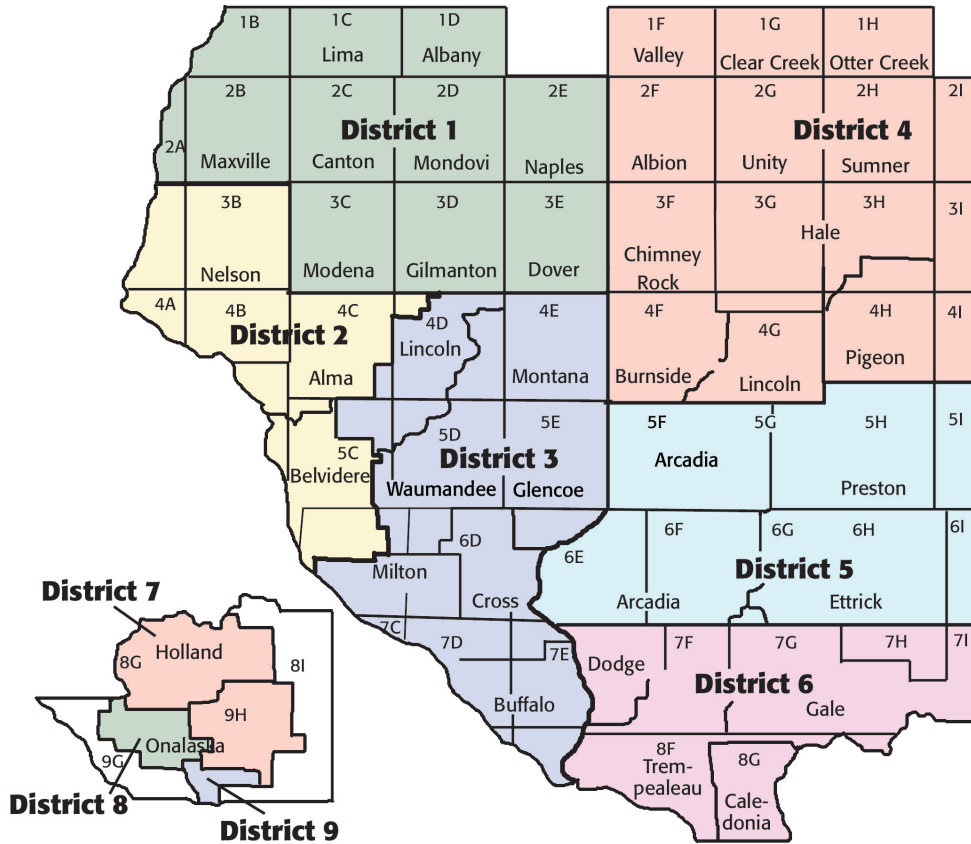

# DISTRICT MAP

## BUFFALO COUNTY

### District #2

Buffalo City, Towns of Alma, Belvidere and Nelson, and portion of City of Alma

### District REC #8

9G (T17N-R8W) All Sections Except Sections 1 and 2, 9H (T17N-R7W) Sections 7, 8 17, 18, 19, 20, 30, and 31 All Located in La Crosse County. Plus the following detail map numbers in La Crosse County: